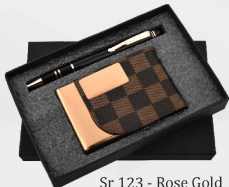

Sr 123 - Rose Gold
Pen & Cardholder
HSN: 732611 | GST: 18%